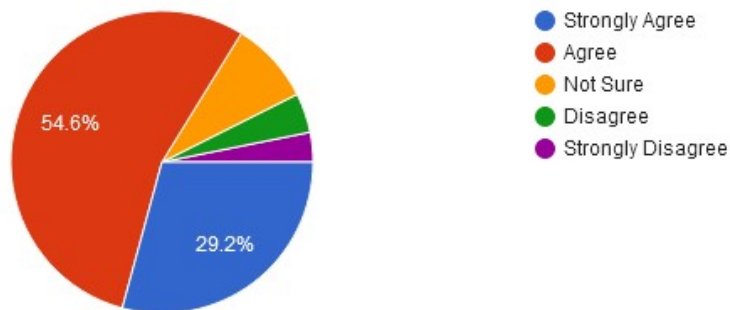

2. The courses studied by me are relevant and the contents are revised at reasonable intervals.