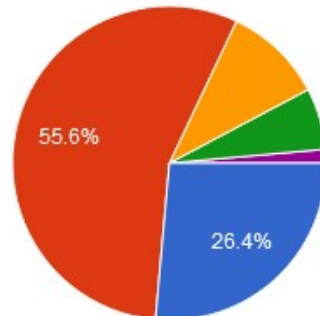

4. The entire syllabus is completed in time:

- Strongly Agree
- Agree
- Not Sure
- Disagree
- Strongly Disagree