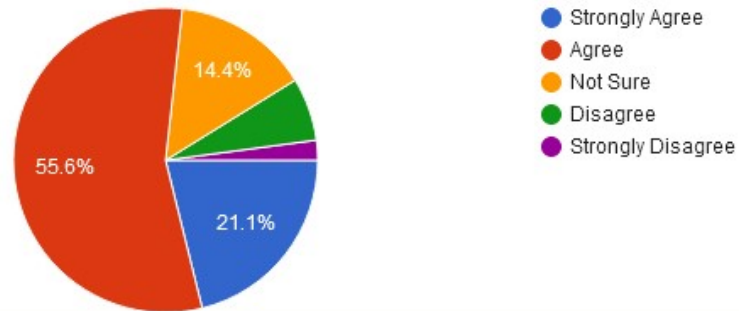

11. The teachers take efforts to inculcate soft skills in the students.