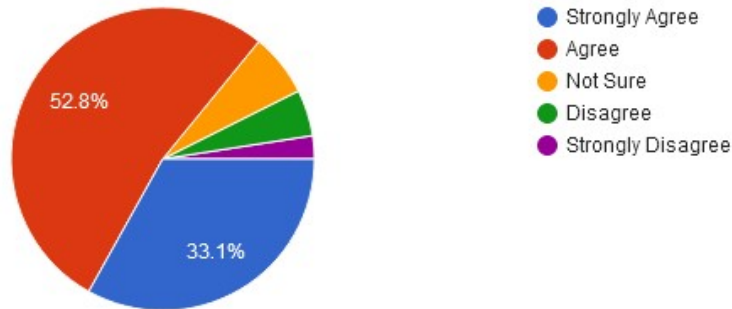

7. The teachers provide the students opportunities to learn and grow.