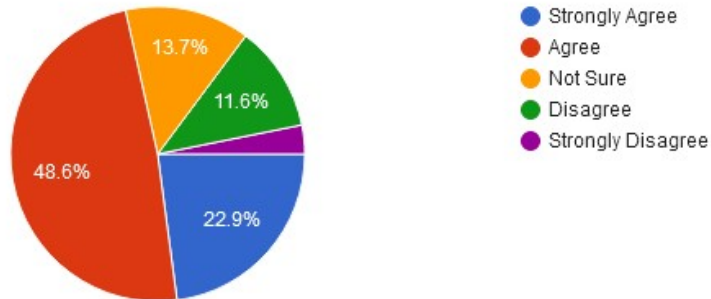

6. The teachers guide the students for overall personality development of the students.