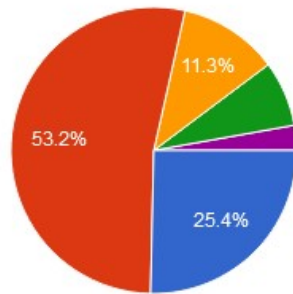

New Arts, Commerce & Science College, Wardha

- ★ Approved by Government of Maharashtra.
- ★ Affiliated to Rashtrasanta Tukdoji Maharaj Nagpur University, Nagpur.
- ★ Recognised by U.G.C. New Delhi Under section 2(f) & 12 (b) of UGC act 1956.

Batchelor Road, Nalwadi Wardha - 442 001. (Maharashtra)

☎ : (07152) - 253093,240152, Fax : 07152-240152

- Strongly Agree
- Agree
- Not Sure
- Disagree
- Strongly Disagree