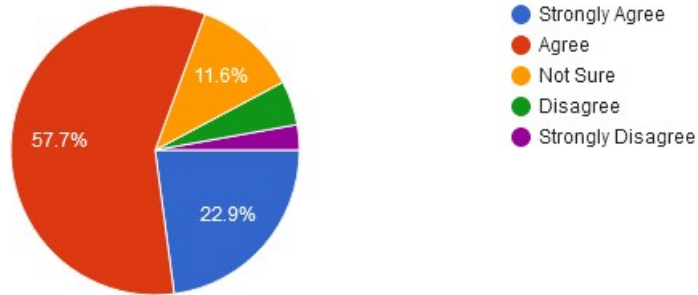

New Arts, Commerce & Science College, Wardha

- ★ Approved by Government of Maharashtra.
- ★ Affiliated to Rashtrasanta Tukdoji Maharaj Nagpur University, Nagpur.
- ★ Recognised by U.G.C. New Delhi Under section 2(f) & 12 (b) of UGC act 1956.

Batchelor Road, Nalwadi Wardha - 442 001. (Maharashtra)

☎ : (07152) - 253093,240152, Fax : 07152-240152

5. Modern teaching aids, power point presentations, web-resources, multi-media, e-content etc. are used by most of the teachers while teaching.