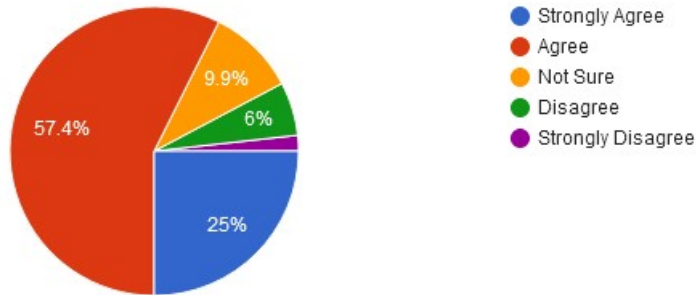

9. The institution provides multiple opportunities to learn and grow.