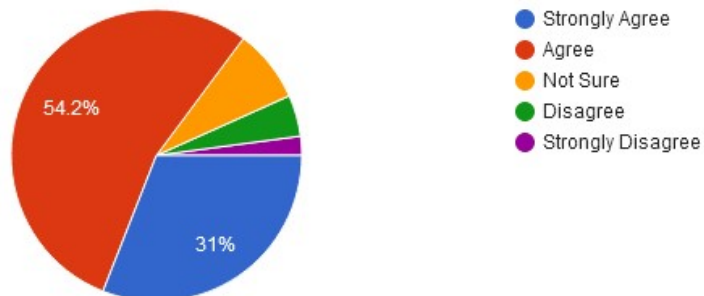

3. The courses studied by me have enhanced my knowledge as well as my skills and my capabilities