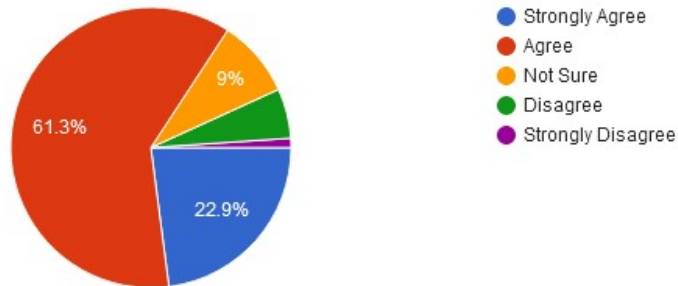

10. The assessment and evaluation process is fair and unbiased