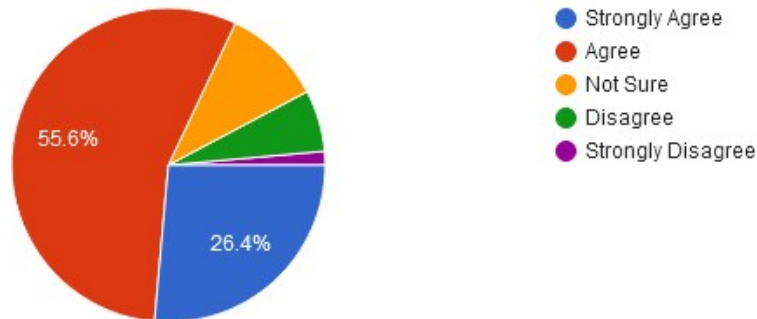

12. The teachers take efforts to enhance employability skills in the students.