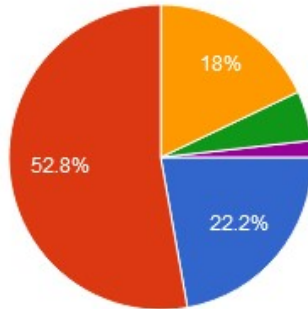

- Strongly Agree
- Agree
- Neutral
- Disagree
- Strongly Disagree

IQAC Co-ordinator
New Arts, Commerce & Science
College, WARDHA

PRINCIPAL
New Arts, Commerce & Science
College, WARDHA