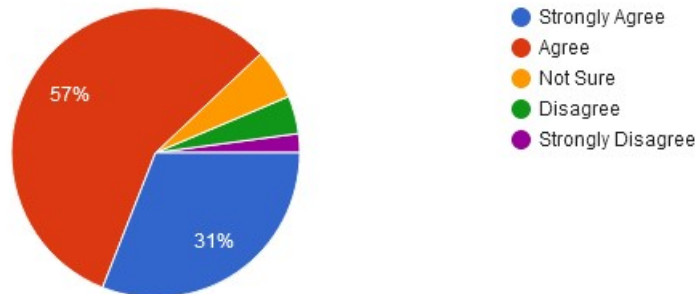

8. The teachers give regular and timely feedback on the performance of the students